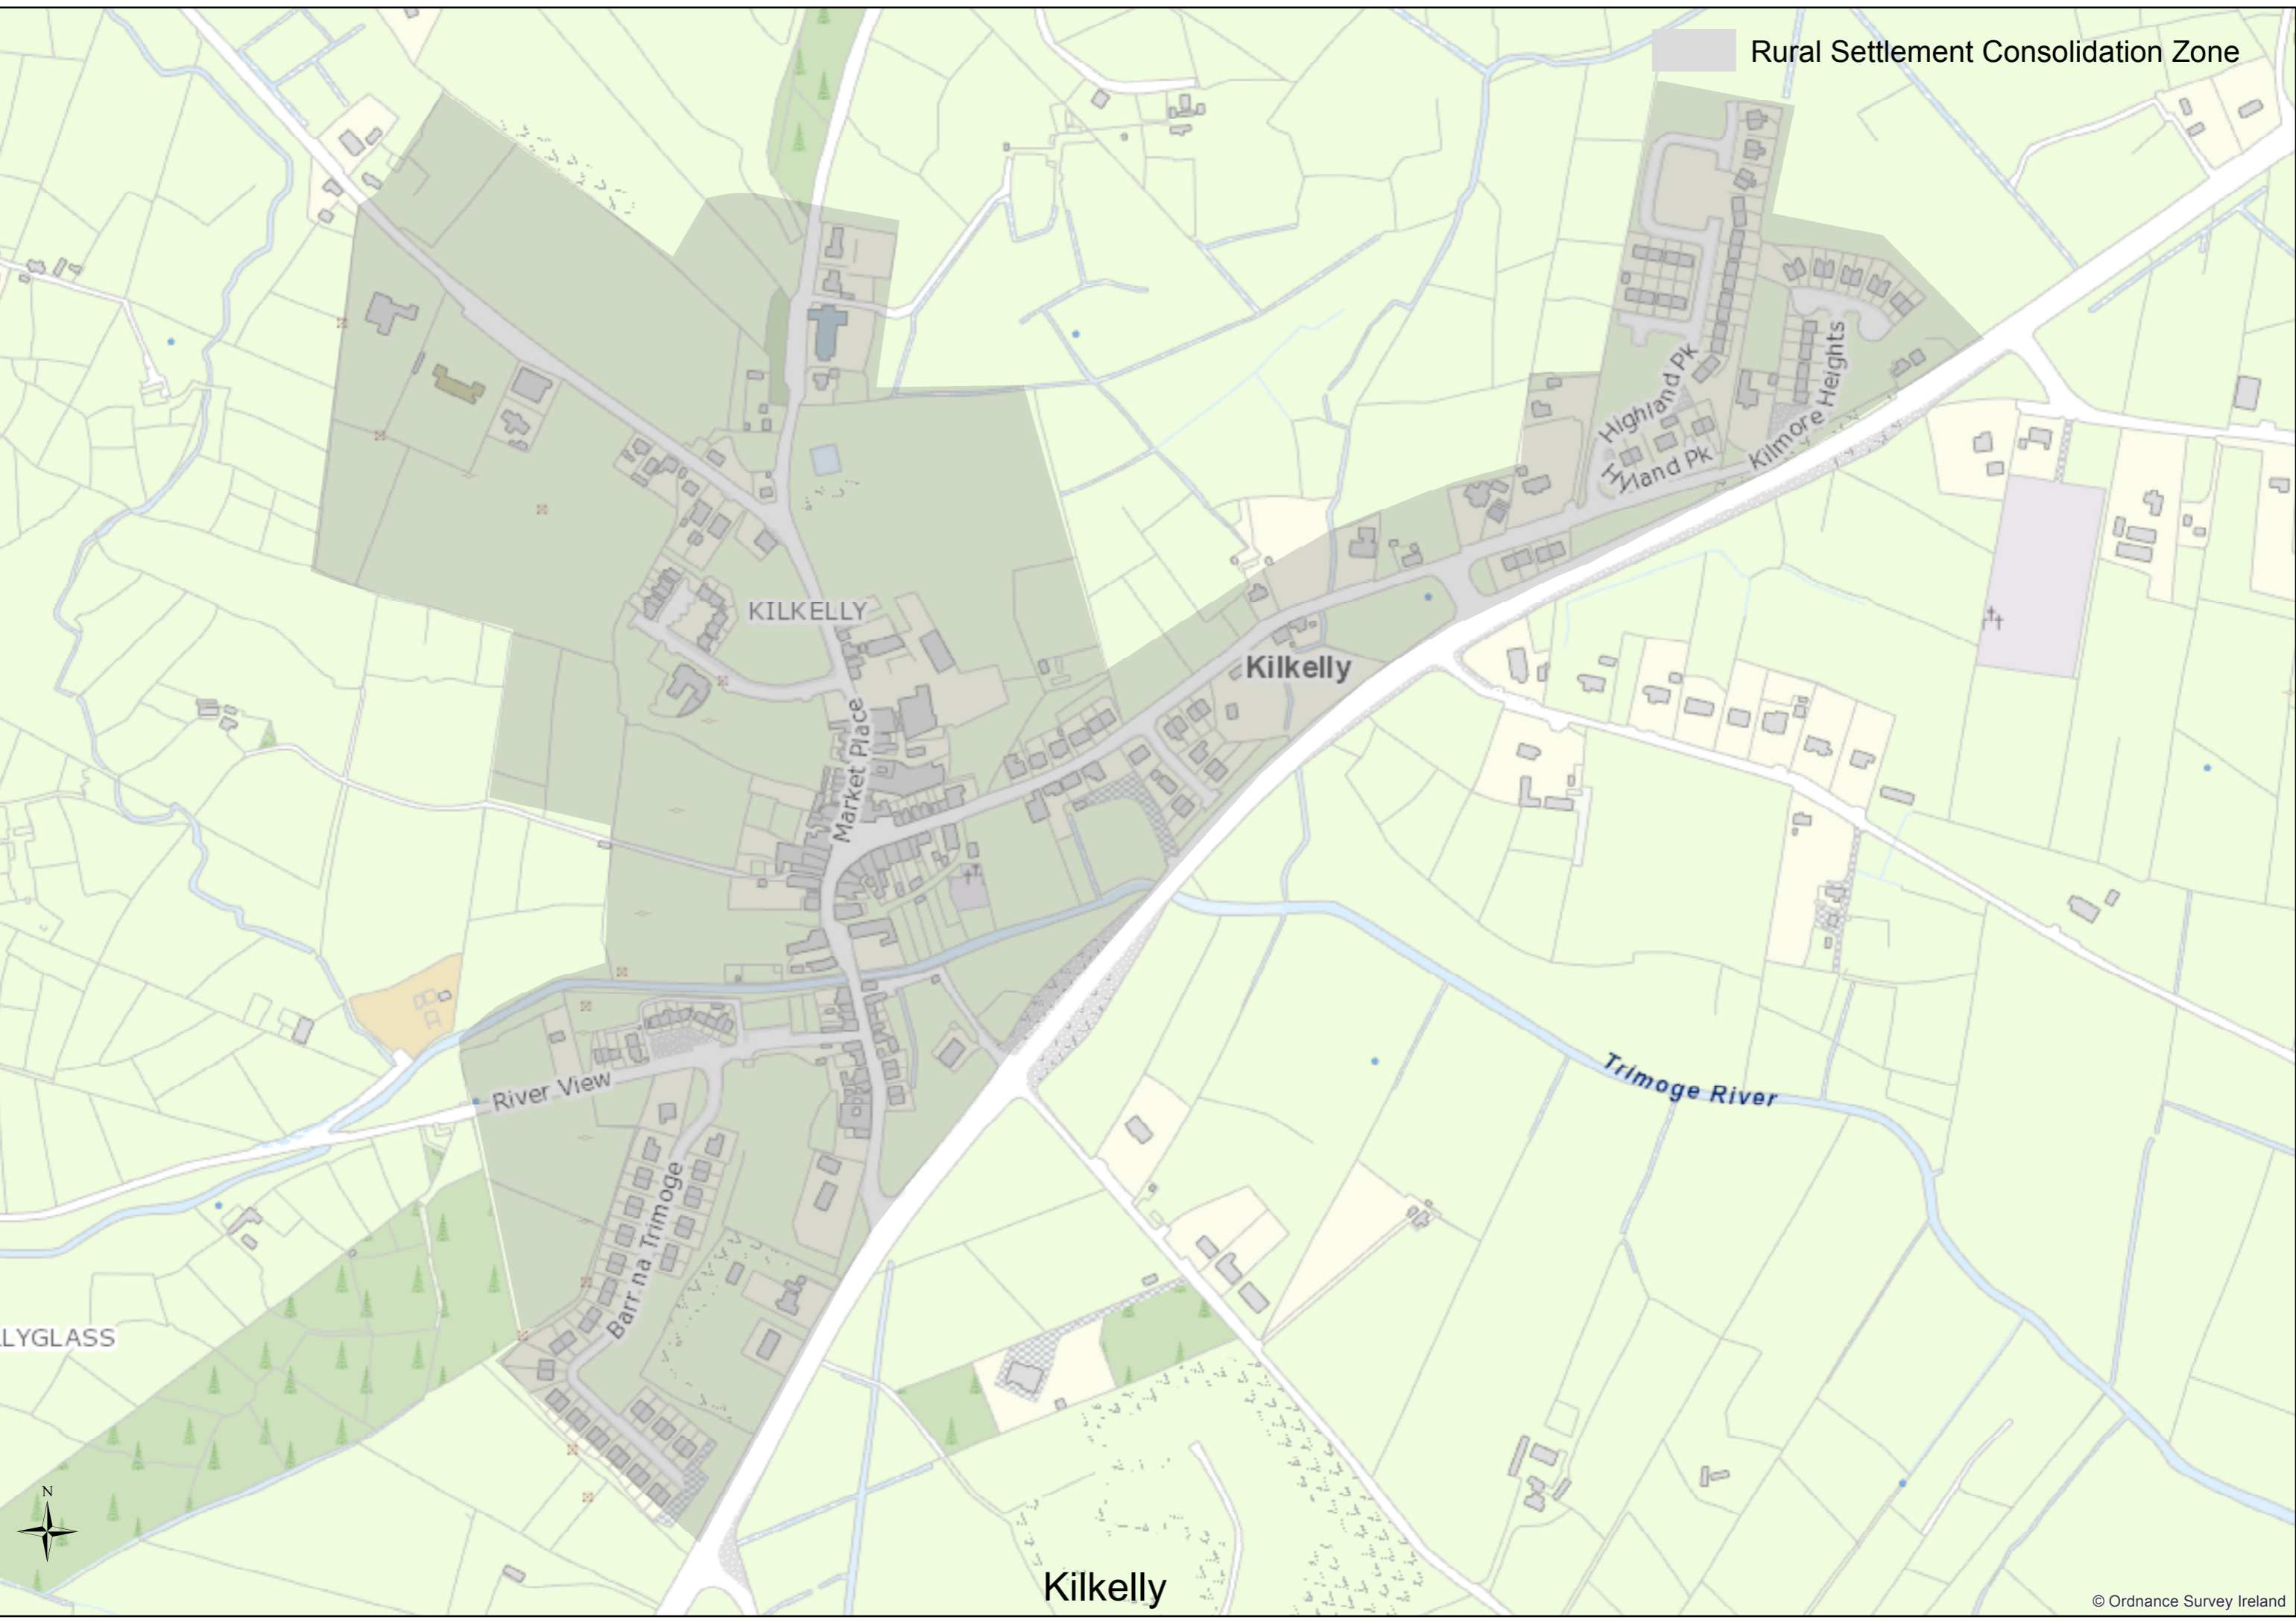

Rural Settlement Consolidation Zone

KILKELLY

Kilkelly

Market Place

Highland Pk
Hland Pk

Kilmore Heights

River View

Barr na Trimoge

Trimoge River

LYGLASS

Kilkelly