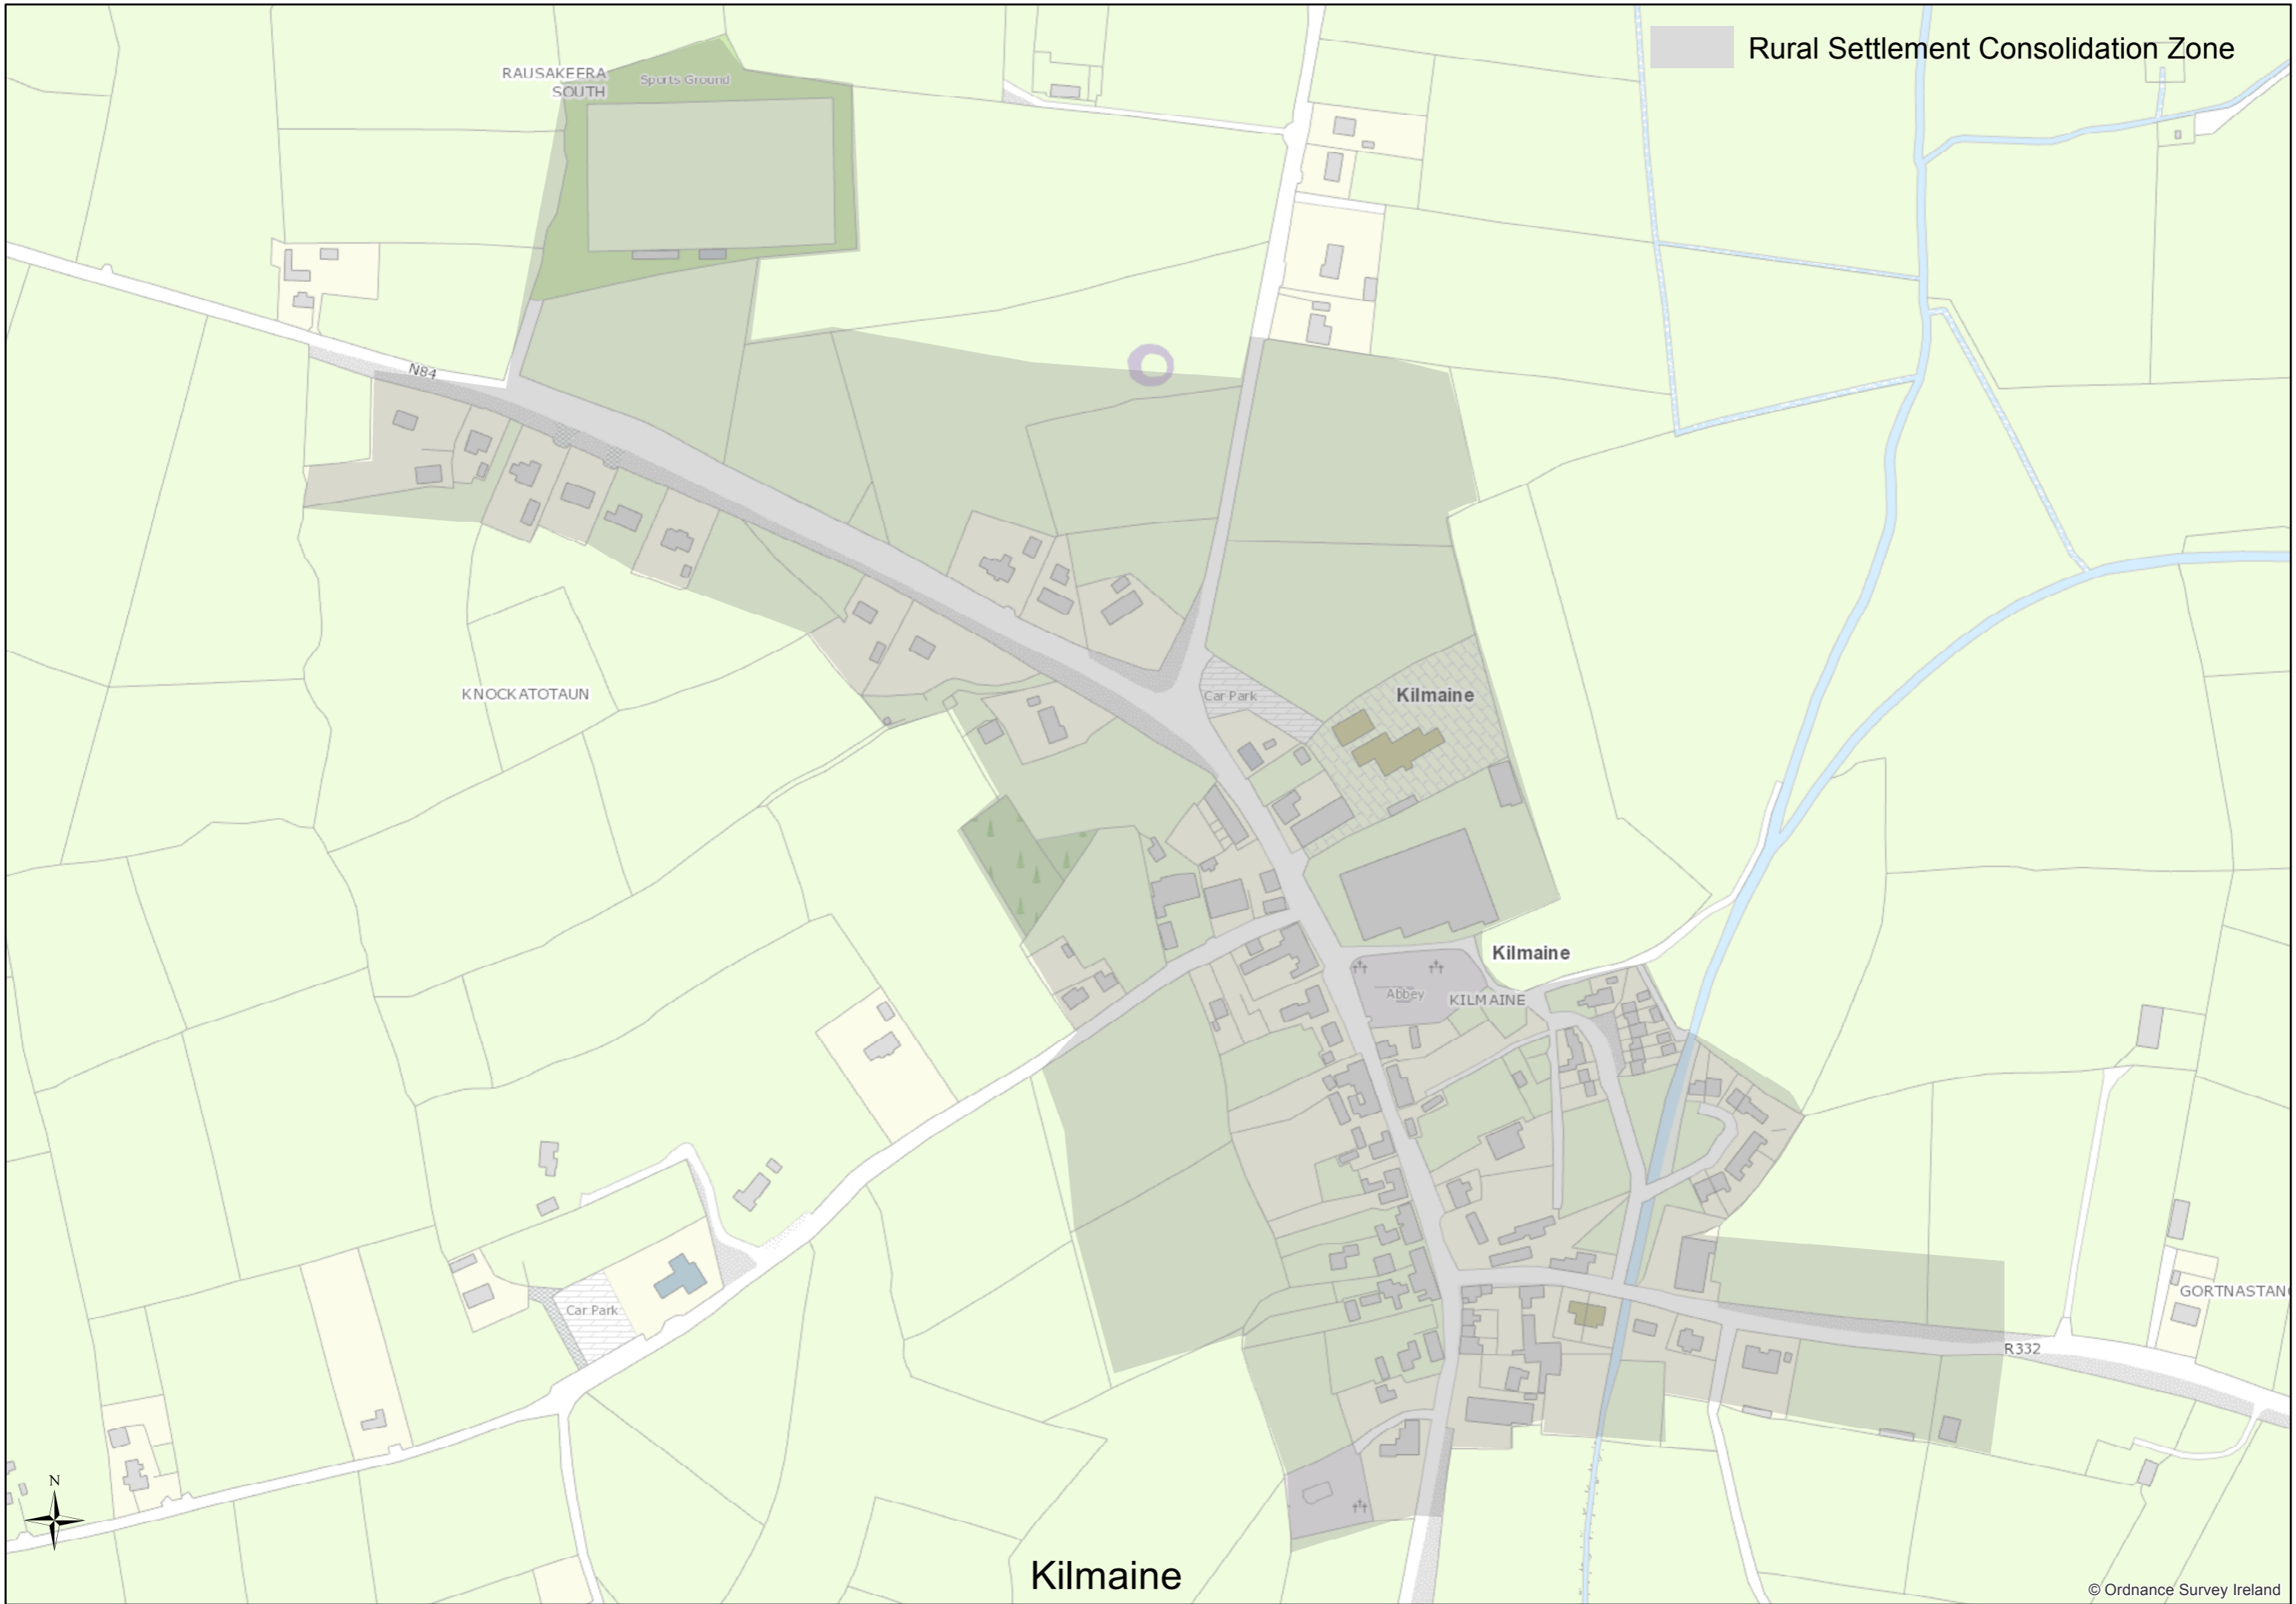

Tier IV
Settlement Maps

List of Tier IV Maps

Ballindine	Bunnyconnelan	Kilkelly
Ballycastle	Cong	Kilmaine
Bangor Erris	Dumha Thuama (Doohoma)	Lahardane
Belcarra	Gob An Choire (Achill Sound)	Mulranny
Bellavary	Irishtown	Shrule
Bohola	Keel-Dooagh	Turlough

Market Place

Highland Pk
Hland Pk

Kilmore Heights

River View

Barr na Trimoge

Trimoge River

LYGLASS

Kilkelly