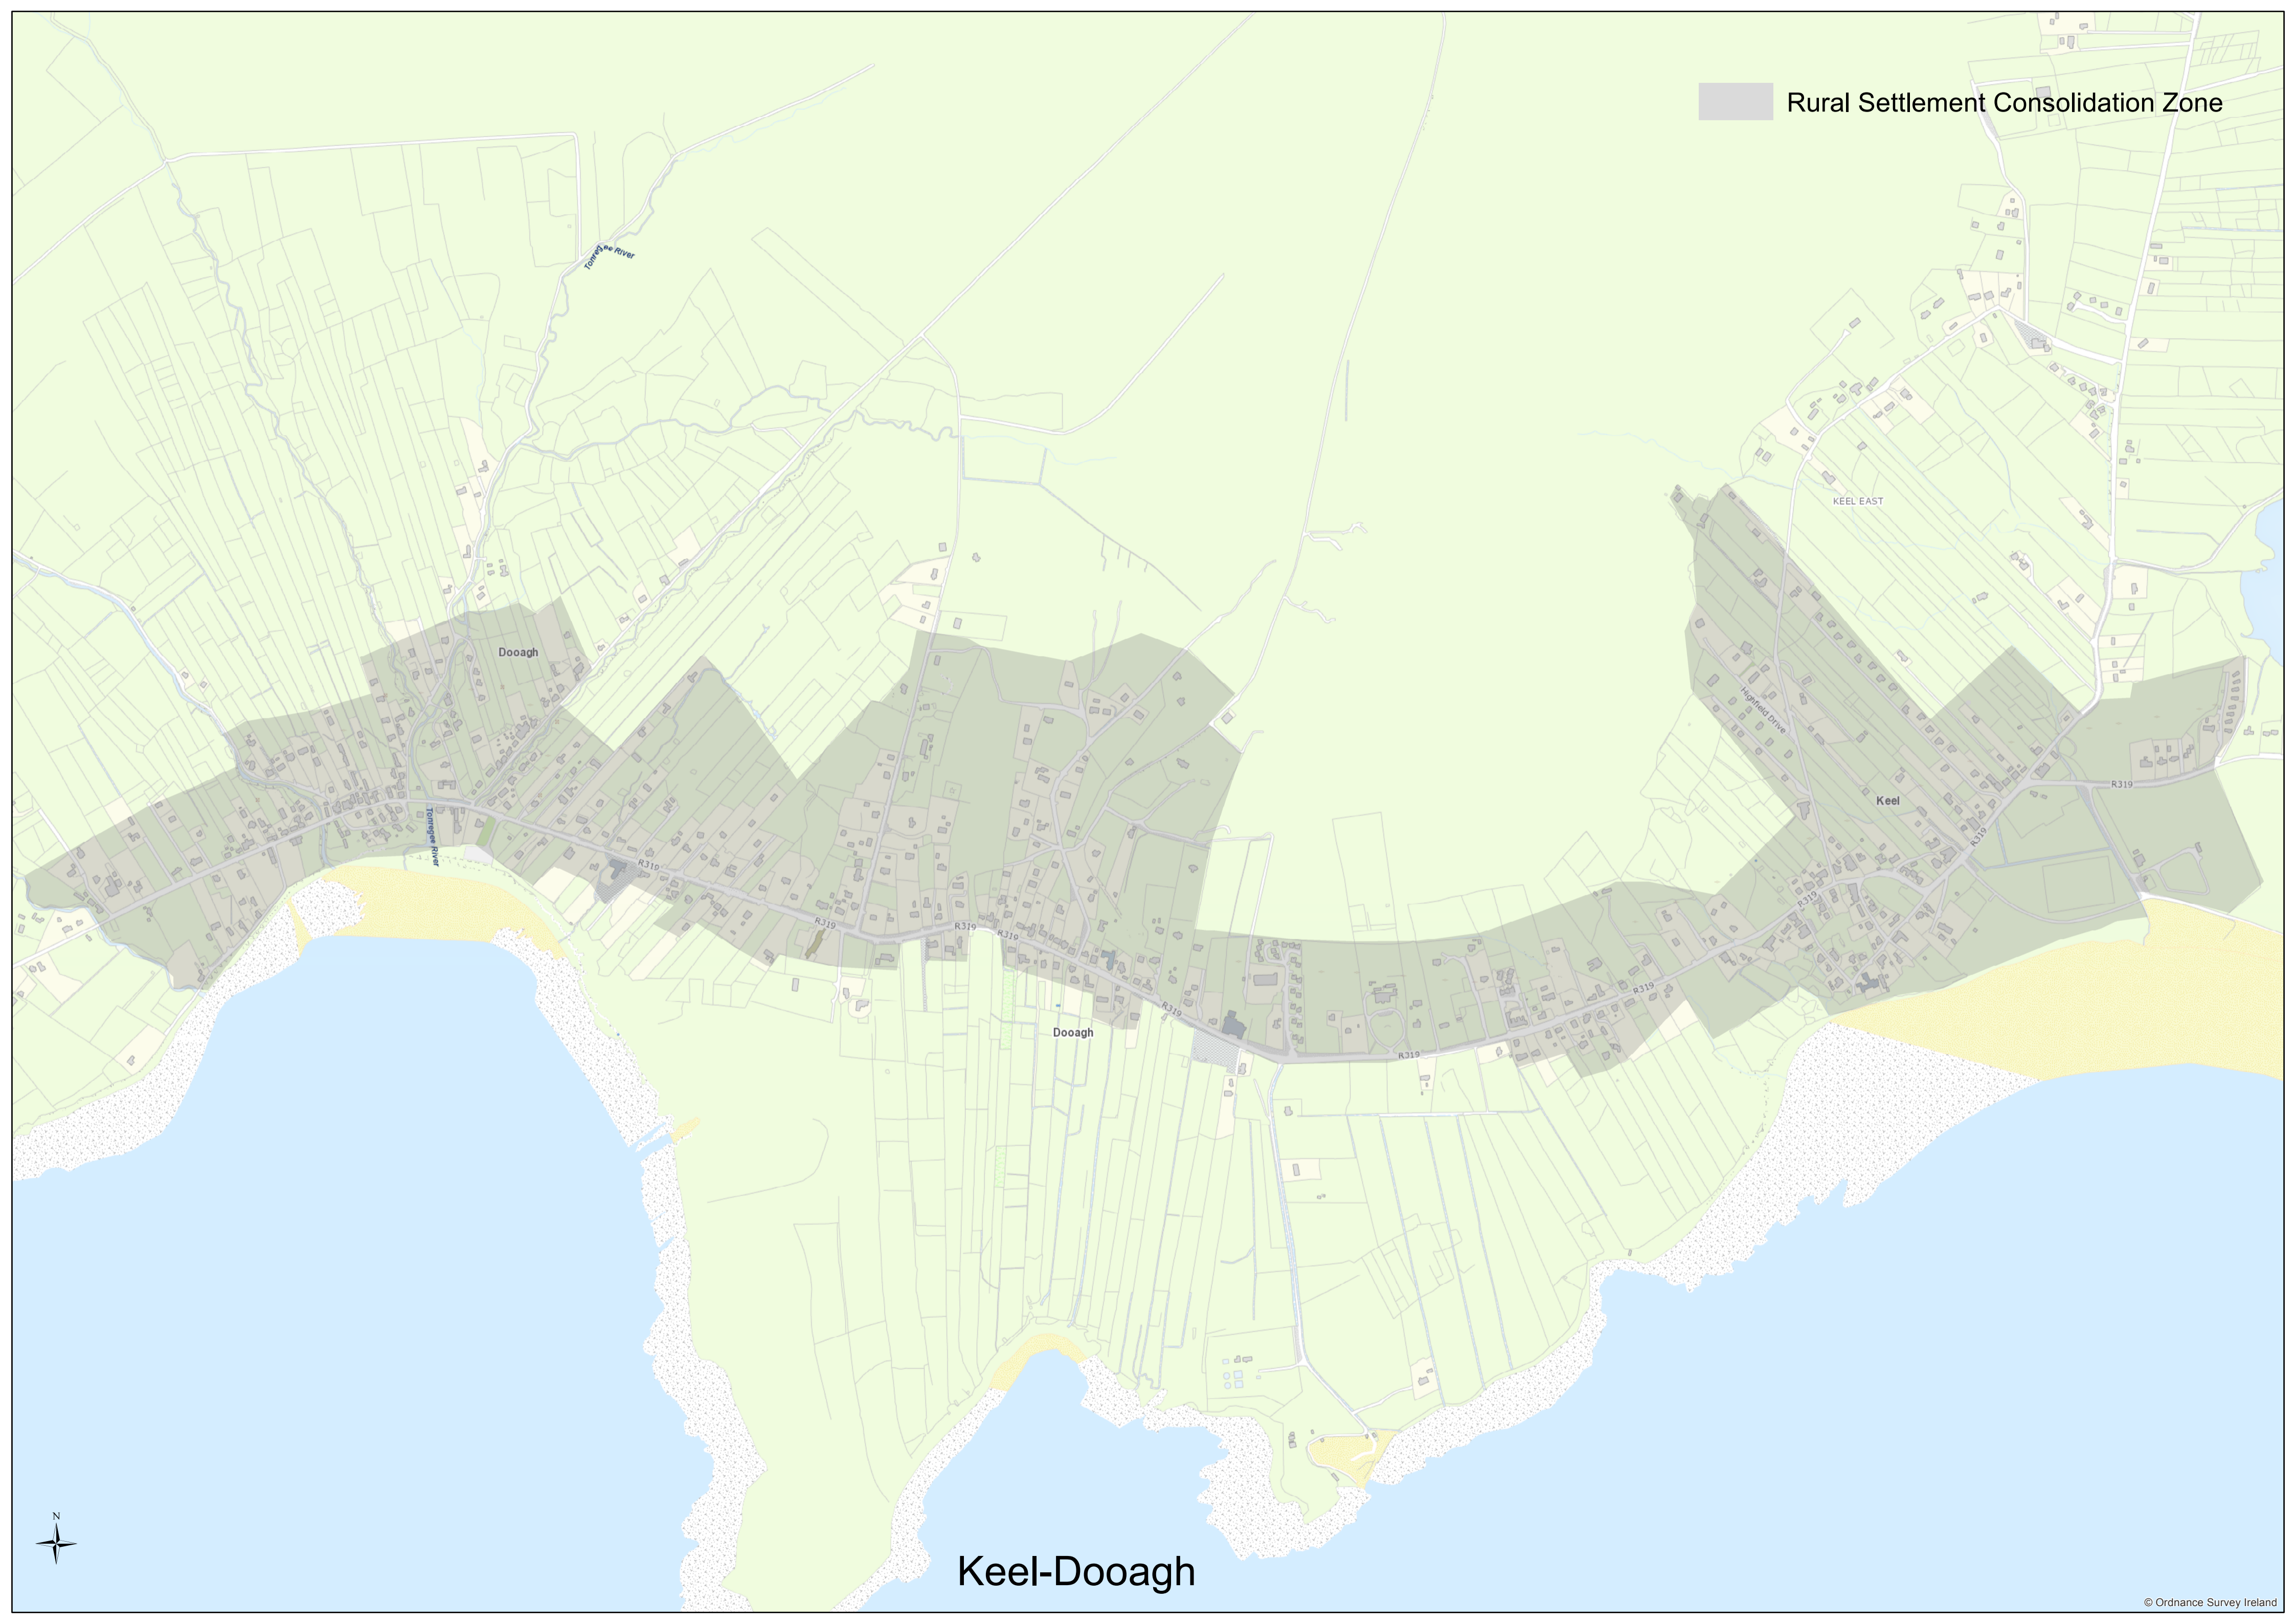

Rural Settlement Consolidation Zone

Keel-Dooagh